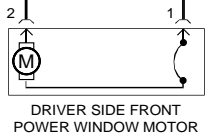

S502 (POLICE)

YEL/LT GRN
2 C504B

7 C504A 1 5 3 8 C504B 2 C504A 1 6 4 8 C504A

BLK YEL WHT/BLK TAN/LT BLU WHT/YEL RED/LT BLU YEL/LT BLU GRY/ORG RED/BLK YEL/BLK

BLK
G213

S303 (POLICE) S264 (EXCEPT POLICE)

PASSENGER SIDE FRONT POWER WINDOW MOTOR