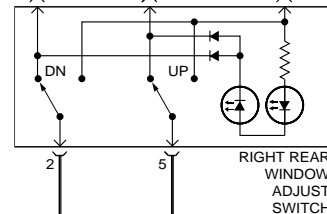

RIGHT REAR POWER WINDOW MOTOR